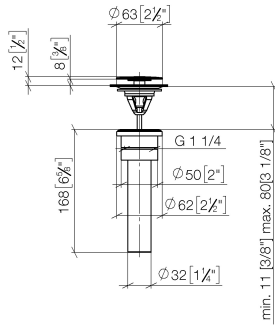

Basin Waste 1 1/4" - Chrome

IMO

10 126 970

- min. bath/basin thickness 5/8"
- not for closing

Only suitable for sinks without an overflow.

Fits: IMO, LULU, MADISON, MEM, TARA, CL.1, LISSÉ, VAIA, META, CYO

	Chrome	10 126 970-00 0010
	Brushed Platinum	10 126 970-06 0010
	Platinum	10 126 970-08 0010
	Durabross (23kt Gold)	10 126 970-09 0010
	Dark Chrome	10 126 970-19 0010
	Light Gold	10 126 970-26 0010
	Brushed Light Gold	10 126 970-27 0010
	Brushed Durabross (23kt Gold)	10 126 970-28 0010
	Matte Black	10 126 970-33 0010
	Brushed Bronze	10 126 970-42 0010
	Brushed Champagne (22kt Gold)	10 126 970-46 0010
	Champagne (22kt Gold)	10 126 970-47 0010
	Brushed Chrome	10 126 970-93 0010
	Brushed Dark Platinum	10 126 970-99 0010

10 126 970

mm [inches]

10 126 970

Parts for other finishes can be found here: [Brushed](#) [Platinum](#)

Spare parts list

No.	Item Number	Name	Quantity used	Delivery time
1	09 31 20 097-00	plug	1	10
2	09 30 30 179 90	screw	1	2
3	09 11 01 038-00	cup	1	10
4	09 14 05 061 90	seal	1	2
5	09 14 03 153 90	seal	1	2
6	09 11 10 156-00	connection	1	-
Spare part can no longer be ordered, please order the replacement item				
7	09 28 20 055-00	pipe	1	10
8	09 14 05 062 90	seal	1	2
9	09 23 30 073-00	nut	1	10