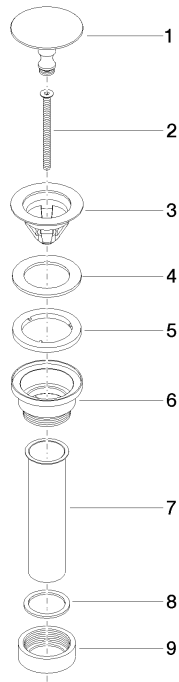

Basin Waste 1 1/4" - Chrome

IMO

10 126 970

- min. bath/basin thickness 5/8"
- not for closing

Only suitable for sinks without an overflow.

Fits: IMO, LULU, MADISON, MEM, TARA, CL.1, LISSÉ, VAIA, META, CYO

	Chrome	10 126 970-00 0010
	Brushed Platinum	10 126 970-06 0010
	Platinum	10 126 970-08 0010
	Durabross (23kt Gold)	10 126 970-09 0010
	Dark Chrome	10 126 970-19 0010
	Light Gold	10 126 970-26 0010
	Brushed Light Gold	10 126 970-27 0010
	Brushed Durabross (23kt Gold)	10 126 970-28 0010
	Matte Black	10 126 970-33 0010
	Brushed Bronze	10 126 970-42 0010
	Brushed Champagne (22kt Gold)	10 126 970-46 0010
	Champagne (22kt Gold)	10 126 970-47 0010
	Brushed Chrome	10 126 970-93 0010
	Brushed Dark Platinum	10 126 970-99 0010

10 126 970

mm [inches]

10 126 970

Parts for other finishes can be found here: [Brushed](#) [Platinum](#)

Spare parts list

No.	Item Number	Name	Quantity used	Delivery time
1	09 31 20 097-00	plug	1	10
2	09 30 30 179 90	screw	1	2
3	09 11 01 038-00	cup	1	10
4	09 14 05 061 90	seal	1	2
5	09 14 03 153 90	seal	1	2
6	09 11 10 156-00	connection	1	-
Spare part can no longer be ordered, please order the replacement item				
7	09 28 20 055-00	pipe	1	10
8	09 14 05 062 90	seal	1	2
9	09 23 30 073-00	nut	1	10